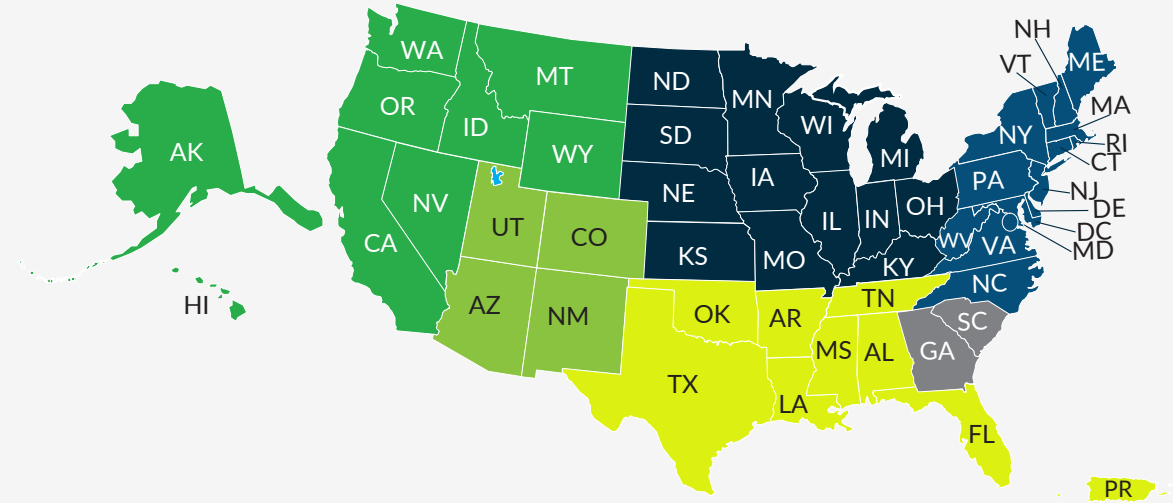

Crossmark Distribution Team

HEAD OF DISTRIBUTION

Heather Lindsey
Managing Director -
Head of Distribution
hlindsey@crossmarkglobal.com
713.243.6744

HEAD OF SALES

Andy Laster
Managing Director -
Head of Sales
alaster@crossmarkglobal.com
713.243.6714

NATIONAL ACCOUNTS

Jordan Izumi, CFP®
Vice President -
Platform Development
& Strategic Accounts
jizumi@crossmarkglobal.com
713.243.6720

GLOBAL INSTITUTIONAL GROUP

Aaron Borders
Vice President -
Global Institutional Group
aborders@crossmarkglobal.com
512.815.0642

INTERNAL SALES / CLIENT SERVICE

Kyu Han
Director of Internal Sales &
Client Service
khan@crossmarkglobal.com
713.243.6704

CONTACT US

Crossmark Global Investments, Inc.
888.845.6910
advisorsolutions@crossmarkglobal.com

15375 Memorial Drive, Suite 200
Houston, TX 77079
crossmarkglobal.com

WEST

Steve Mambuca
Regional Vice President
smambuca@crossmarkglobal.com
818.200.9723

Robert Karisch
Senior Regional Consultant
rkarisch@crossmarkglobal.com
713.243.6732

CENTRAL

Scott Frakes
Regional Vice President
sfrakes@crossmarkglobal.com
314.922.3331

Robert Karisch
Senior Regional Consultant
rkarisch@crossmarkglobal.com
713.243.6732

NORTHEAST

OPEN

Regional Vice President

Mary Lynn Meadows
Regional Consultant
mmeadows@crossmarkglobal.com
713.243.6705

SOUTHWEST

Andy Laster
Managing Director - Head of Sales
alaster@crossmarkglobal.com
713.243.6714

Grant Heemer
Senior Regional Consultant
gheemer@crossmarkglobal.com
713.243.6766

SOUTH

OPEN

Regional Vice President

Mary Lynn Meadows
Regional Consultant
mmeadows@crossmarkglobal.com
713.243.6705

GA/SC

Grant Heemer
Senior Regional Consultant
gheemer@crossmarkglobal.com
713.243.6766

CLIENT SERVICE

Kassiana Johnson
Client Service Team Lead
kjohnson@crossmarkglobal.com
713.243.6767

Shamika Wiggins
Institutional Client Service
Associate
swiggins@crossmarkglobal.com
713.243.6716

Virginia Sebastian
Client Service Associate
vsebastian@crossmarkglobal.com
713.243.6712